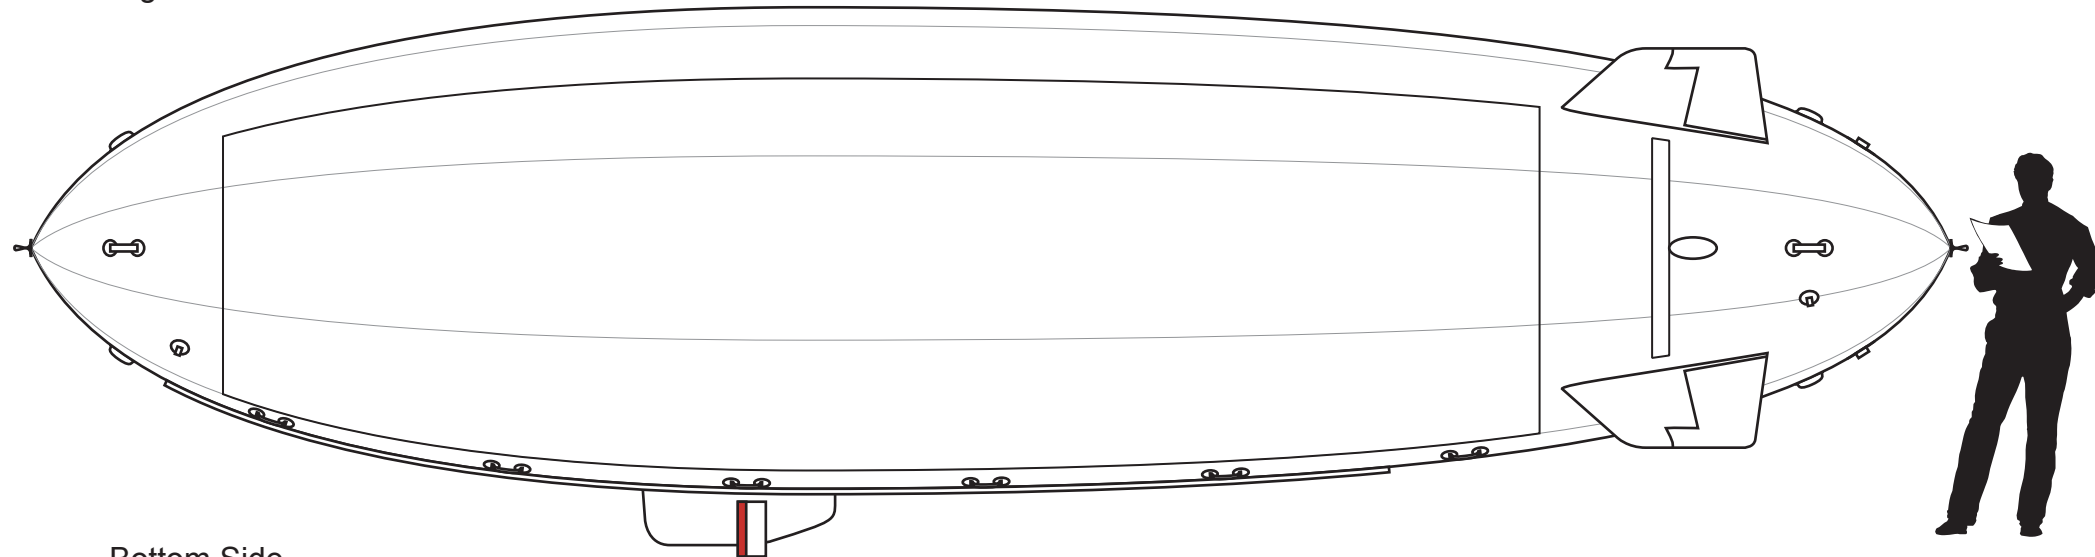

# 30' "Heavy Lifter" Outdoor Blimp

1/36 Scale

Left Side

Right Side

Bottom Side

Top Side

Front View

Rear View

30' Bag w/ Coated Nylon	
Surface Area	584.49 sq.ft.
Weight per sq. ft.	0.64 oz
Bag Weight	23.38 lbs
Volume	926.43 cu.ft.
Raw Lift	57.9 lbs
Bag Payload*	34.52 lbs
*Payload before Gondola, Fins, etc.	

**Key**