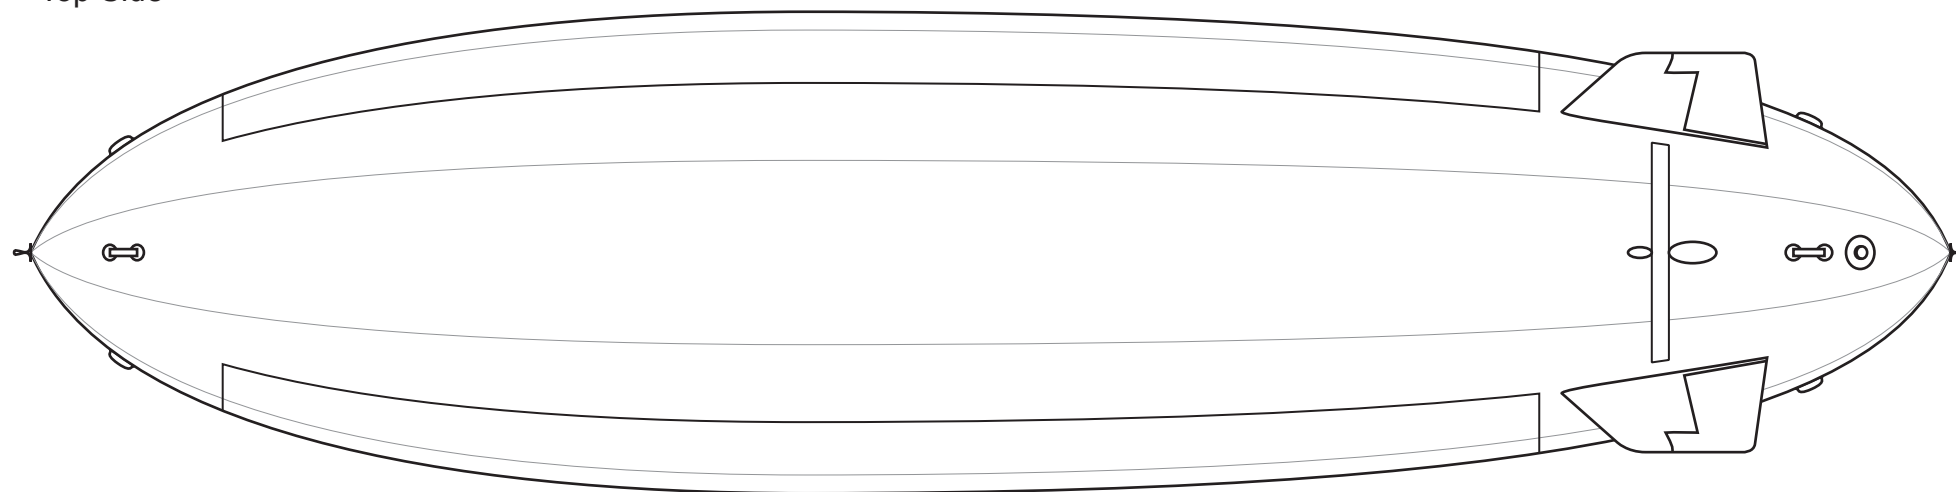

# 30' "Heavy Lifter" Outdoor Blimp

1/36 Scale

Left Side

Right Side

Bottom Side

Top Side

Front View

Rear View

30' Bag w/ Coated Nylon	
Surface Area	584.49 sq.ft.
Weight per sq. ft.	0.64 oz
Bag Weight	23.38 lbs
Volume	926.43 cu.ft.
Raw Lift	57.9 lbs
Bag Payload*	34.52 lbs
*Payload before Gondola, Fins, etc.	

**Key**