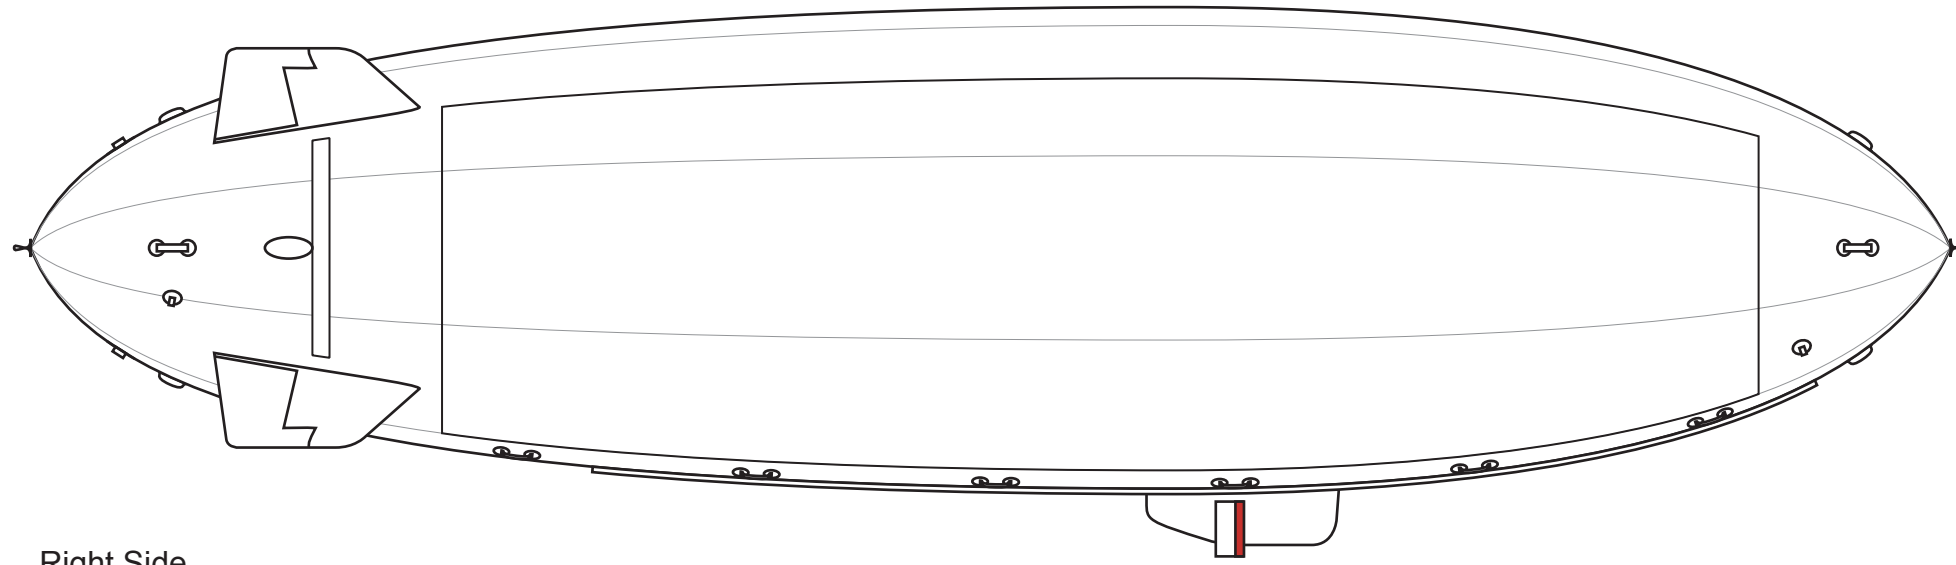

# 30' "Heavy Lifter" Outdoor Blimp

1/36 Scale

Left Side

Right Side

Bottom Side

Top Side

Front View

Rear View

30' Bag w/ Coated Nylon	
Surface Area	584.49 sq.ft.
Weight per sq. ft.	0.64 oz
Bag Weight	23.38 lbs
Volume	926.43 cu.ft.
Raw Lift	57.9 lbs
Bag Payload*	34.52 lbs
*Payload before Gondola, Fins, etc.	

**Key**