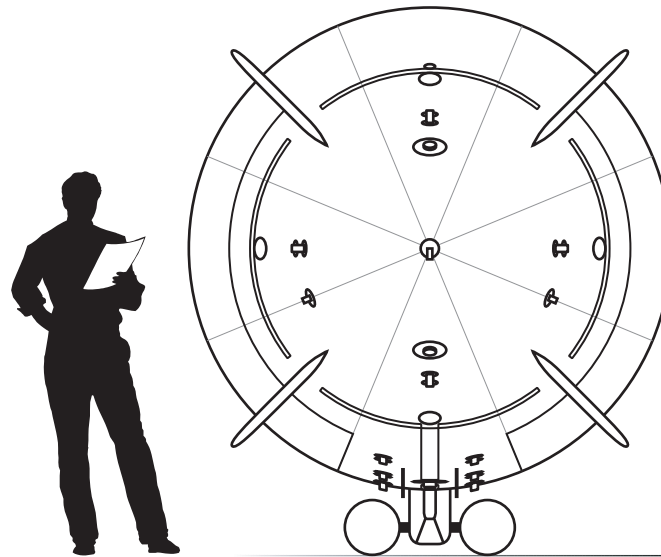

# 30' "Heavy Lifter" Outdoor Blimp

1/36 Scale

Left Side

Right Side

Bottom Side

Top Side

Front View

Rear View

30' Bag w/ Coated Nylon	
Surface Area	584.49 sq.ft.
Weight per sq. ft.	0.64 oz
Bag Weight	23.38 lbs
Volume	926.43 cu.ft.
Raw Lift	57.9 lbs
Bag Payload*	34.52 lbs
*Payload before Gondola, Fins, etc.	

**Key**