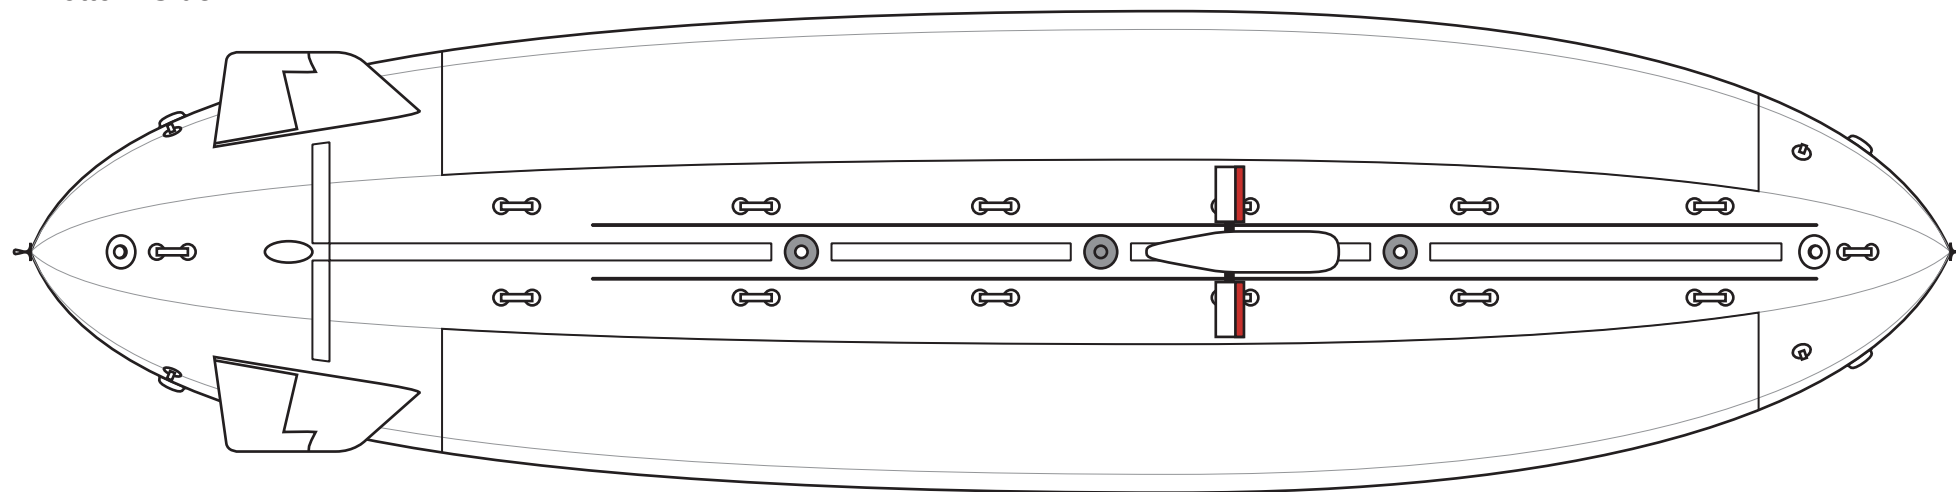

# 30' "Heavy Lifter" Outdoor Blimp

1/36 Scale

Left Side

Right Side

Bottom Side

Top Side

Front View

Rear View

30' Bag w/ Coated Nylon	
Surface Area	584.49 sq.ft.
Weight per sq. ft.	0.64 oz
Bag Weight	23.38 lbs
Volume	926.43 cu.ft.
Raw Lift	57.9 lbs
Bag Payload*	34.52 lbs
*Payload before Gondola, Fins, etc.	

**Key**