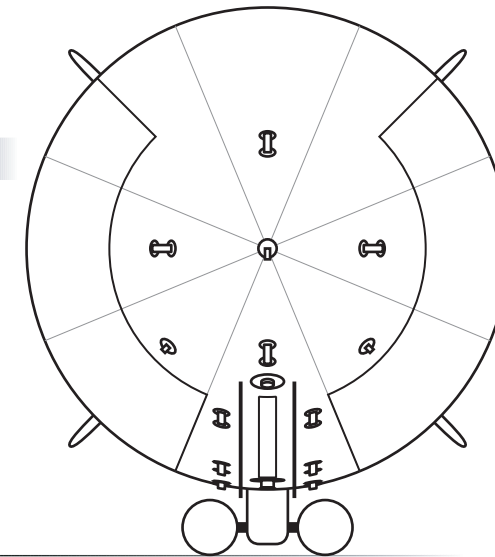

# 30' "Heavy Lifter" Outdoor Blimp

1/36 Scale

Left Side

Right Side

Bottom Side

Top Side

Front View

Rear View

30' Bag w/ Coated Nylon	
Surface Area	584.49 sq.ft.
Weight per sq. ft.	0.64 oz
Bag Weight	23.38 lbs
Volume	926.43 cu.ft.
Raw Lift	57.9 lbs
Bag Payload*	34.52 lbs
*Payload before Gondola, Fins, etc.	

**Key**