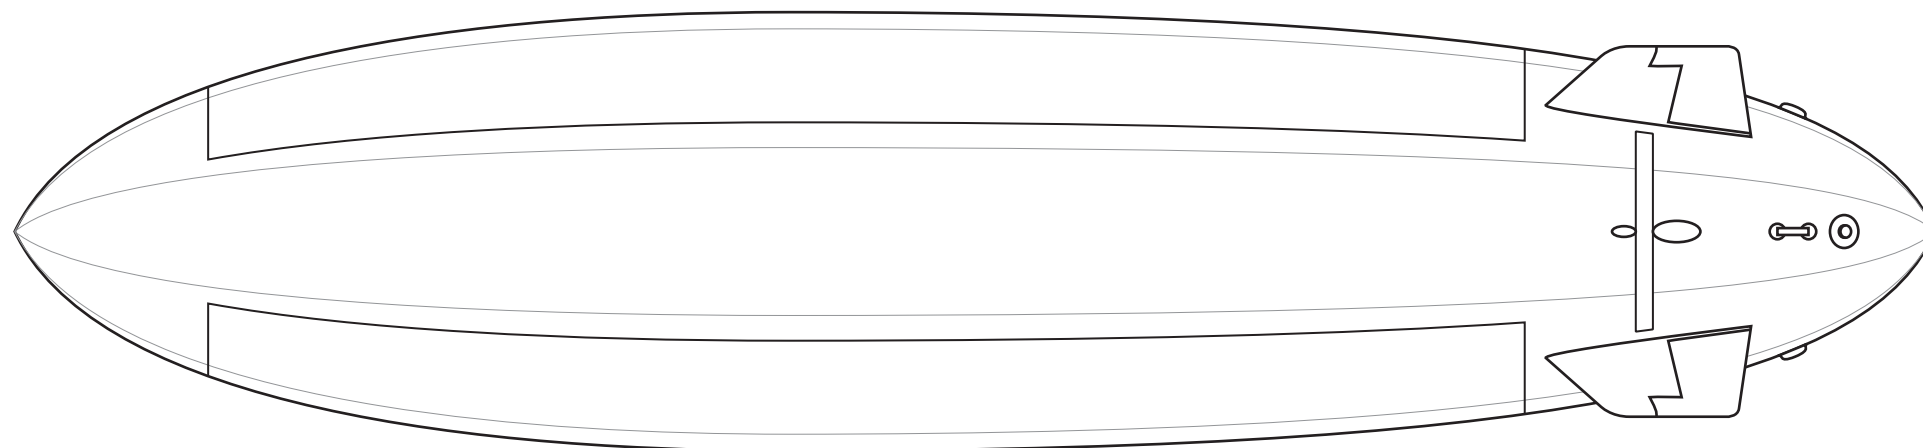

35' "Heavy Lifter" Outdoor Blimp

1/42 Scale

Left Side

Right Side

Bottom Side

Top Side

Front View

Rear View

35' Bag w/ Coated Nylon	
Surface Area	724.56 sq.ft.
Weight per sq. ft.	0.62 oz
Bag Weight	28.08 lbs
Volume	1230.54 cu.ft.
Raw Lift	76.91 lbs
Bag Payload*	48.83 lbs
*Payload before Gondola, Fins, etc.	