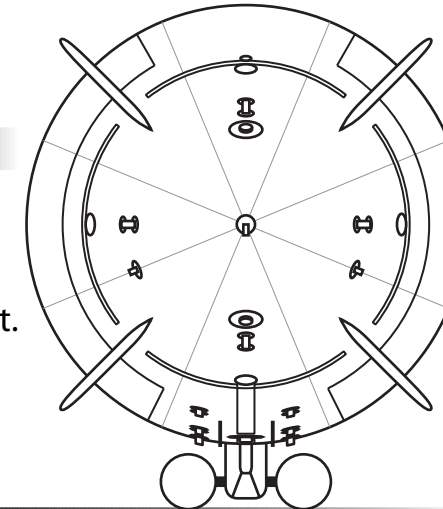

35' "Heavy Lifter" Outdoor Blimp

1/42 Scale

Left Side

Right Side

Bottom Side

Top Side

Front View

Rear View

35' Bag w/ Coated Nylon	
Surface Area	724.56 sq.ft.
Weight per sq. ft.	0.62 oz
Bag Weight	28.08 lbs
Volume	1230.54 cu.ft.
Raw Lift	76.91 lbs
Bag Payload*	48.83 lbs
*Payload before Gondola, Fins, etc.	

Key

	Tie Down Points
	Handles
	Fin Ties
	Wire Guides
	Pressure Valve
	Internal Light Port
	Fill / Drain Nozzle

This artwork is the property of Galaxy Blimps
6204 Minuteman Ln, Arlington, TX 76002, 817-202-5827