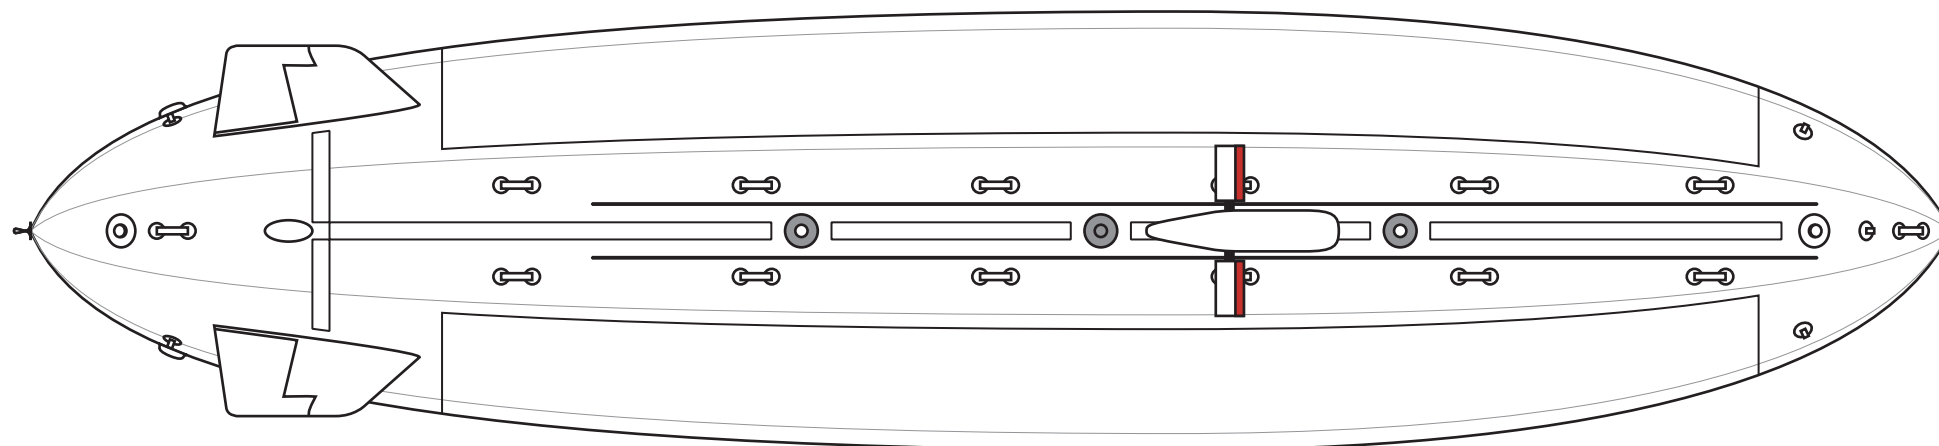

35' "Heavy Lifter" Outdoor Blimp

1/42 Scale

Left Side

Right Side

Bottom Side

Top Side

Front View

Rear View

35' Bag w/ Coated Nylon	
Surface Area	724.56 sq.ft.
Weight per sq. ft.	0.62 oz
Bag Weight	28.08 lbs
Volume	1230.54 cu.ft.
Raw Lift	76.91 lbs
Bag Payload*	48.83 lbs
*Payload before Gondola, Fins, etc.	