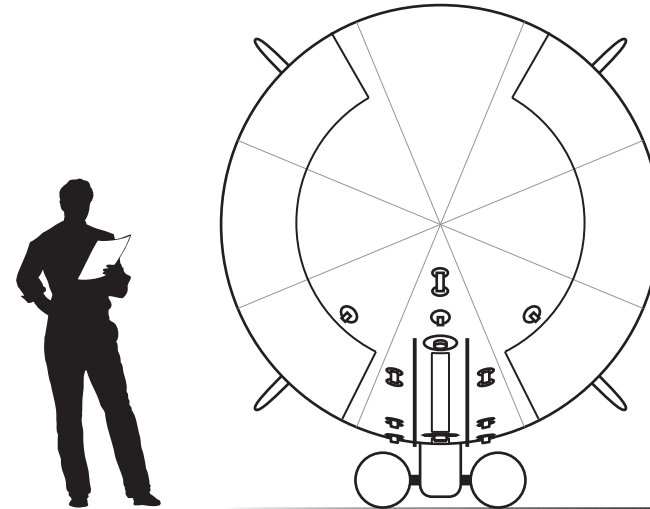

35' "Heavy Lifter" Outdoor Blimp

1/42 Scale

Left Side

Right Side

Bottom Side

Top Side

Front View

Rear View

35' Bag w/ Coated Nylon	
Surface Area	724.56 sq.ft.
Weight per sq. ft.	0.62 oz
Bag Weight	28.08 lbs
Volume	1230.54 cu.ft.
Raw Lift	76.91 lbs
Bag Payload*	48.83 lbs
*Payload before Gondola, Fins, etc.	