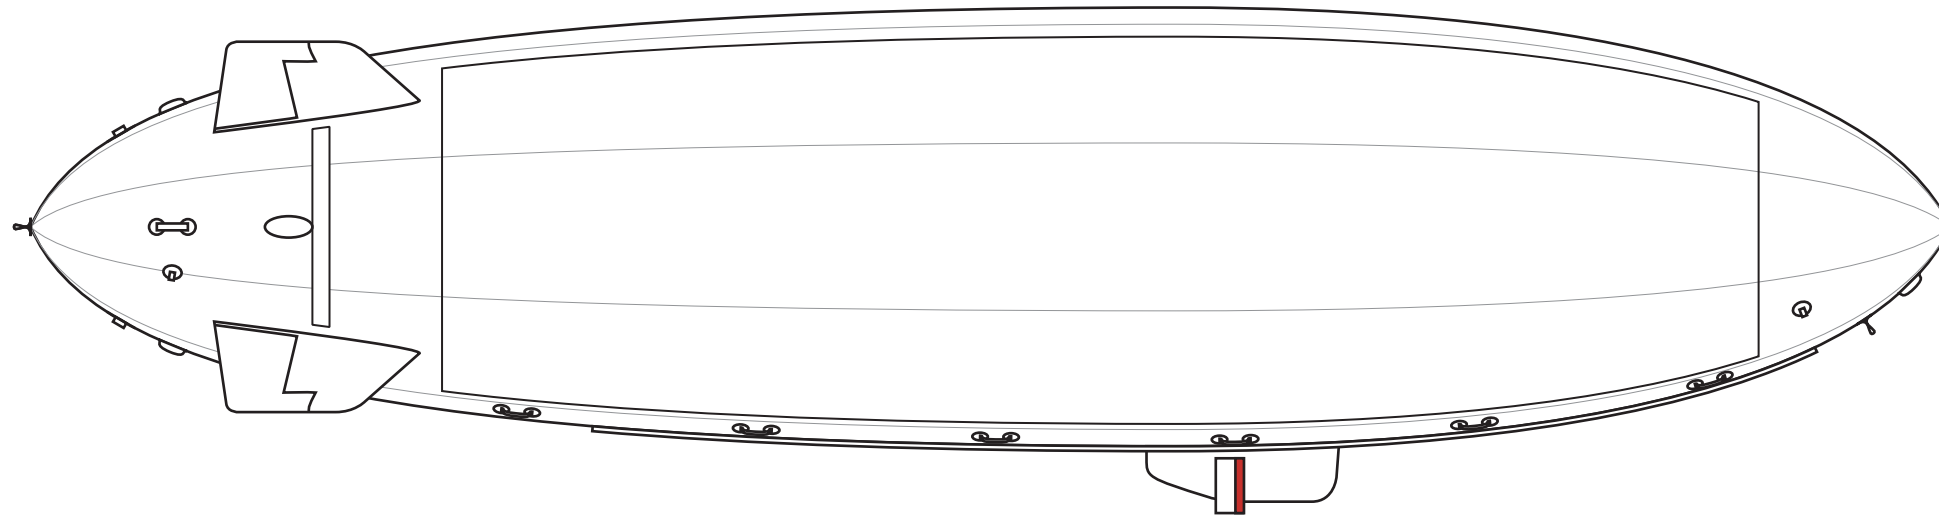

35' "Heavy Lifter" Outdoor Blimp

1/42 Scale

Left Side

Right Side

Bottom Side

Top Side

Front View

Rear View

35' Bag w/ Coated Nylon	
Surface Area	724.56 sq.ft.
Weight per sq. ft.	0.62 oz
Bag Weight	28.08 lbs
Volume	1230.54 cu.ft.
Raw Lift	76.91 lbs
Bag Payload*	48.83 lbs
*Payload before Gondola, Fins, etc.	