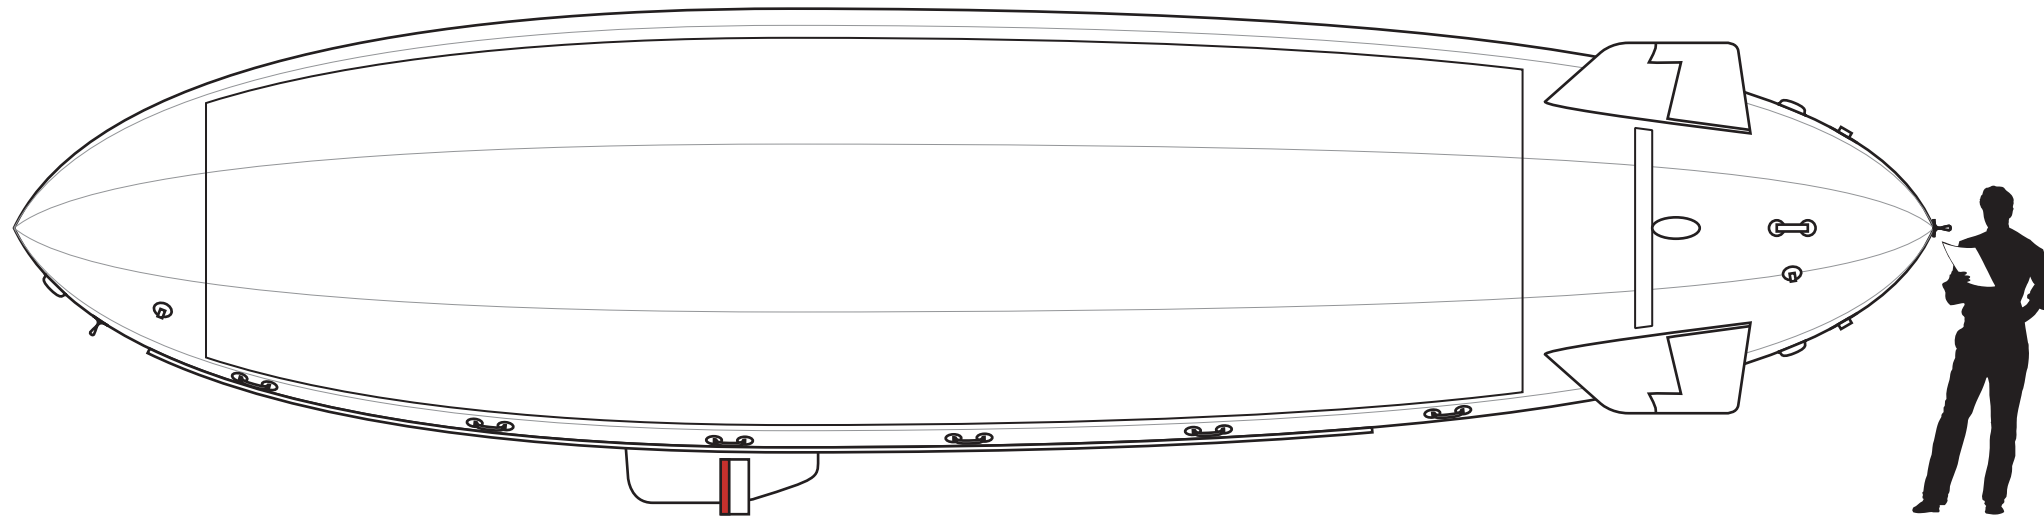

35' "Heavy Lifter" Outdoor Blimp

1/42 Scale

Left Side

Right Side

Bottom Side

Top Side

Front View

Rear View

35' Bag w/ Coated Nylon	
Surface Area	724.56 sq.ft.
Weight per sq. ft.	0.62 oz
Bag Weight	28.08 lbs
Volume	1230.54 cu.ft.
Raw Lift	76.91 lbs
Bag Payload*	48.83 lbs
*Payload before Gondola, Fins, etc.	