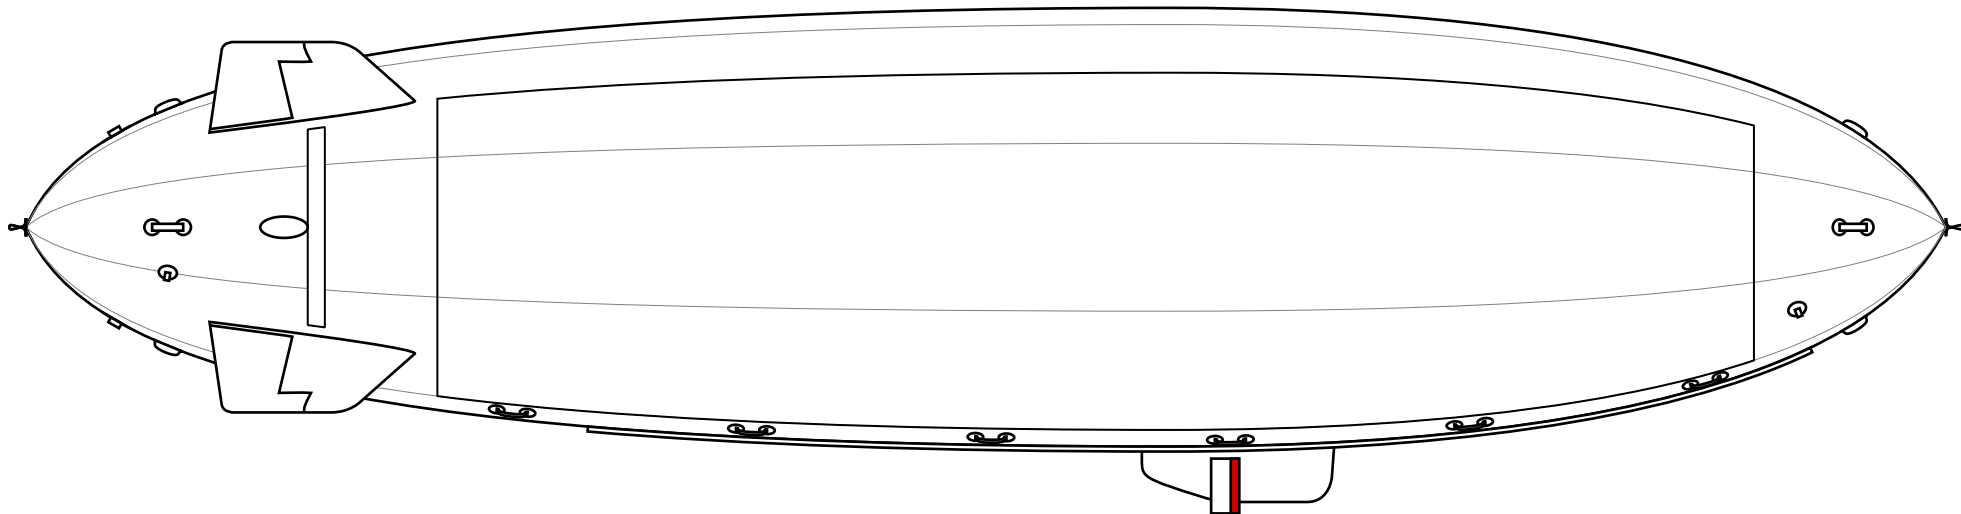

40' "Heavy Lifter" Outdoor Blimp

1/48 Scale

Left Side

Right Side

Bottom Side

Top Side

Front View

Rear View

40' Bag w/ Coated Nylon	
Surface Area	946.41 sq.ft.
Weight per sq. ft.	0.64 oz
Bag Weight	37.86 lbs
Volume	1,837.00 cu.ft.
Raw Lift	114.81 lbs
Bag Payload*	76.96 lbs

**Payload before Gondola, Fins, etc.*