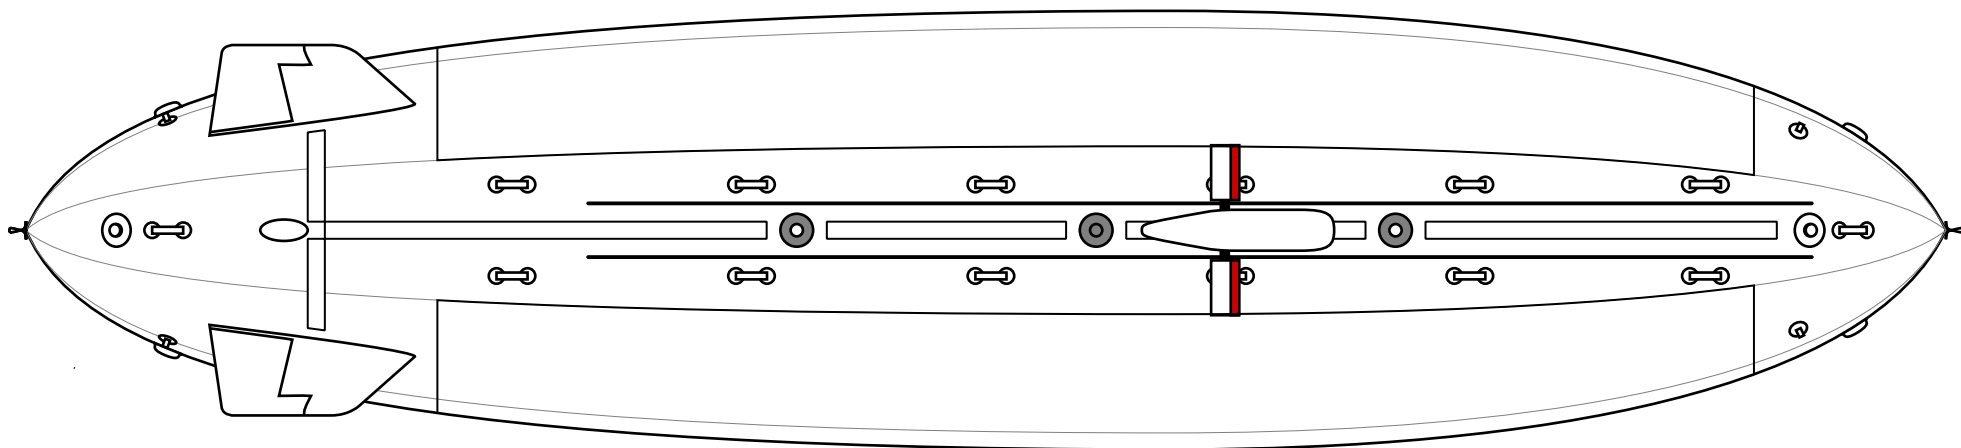

40' "Heavy Lifter" Outdoor Blimp

1/48 Scale

Left Side

Right Side

Bottom Side

Top Side

Front View

Rear View

40' Bag w/ Coated Nylon	
Surface Area	946.41 sq.ft.
Weight per sq. ft.	0.64 oz
Bag Weight	37.86 lbs
Volume	1,837.00 cu.ft.
Raw Lift	114.81 lbs
Bag Payload*	76.96 lbs

**Payload before Gondola, Fins, etc.*