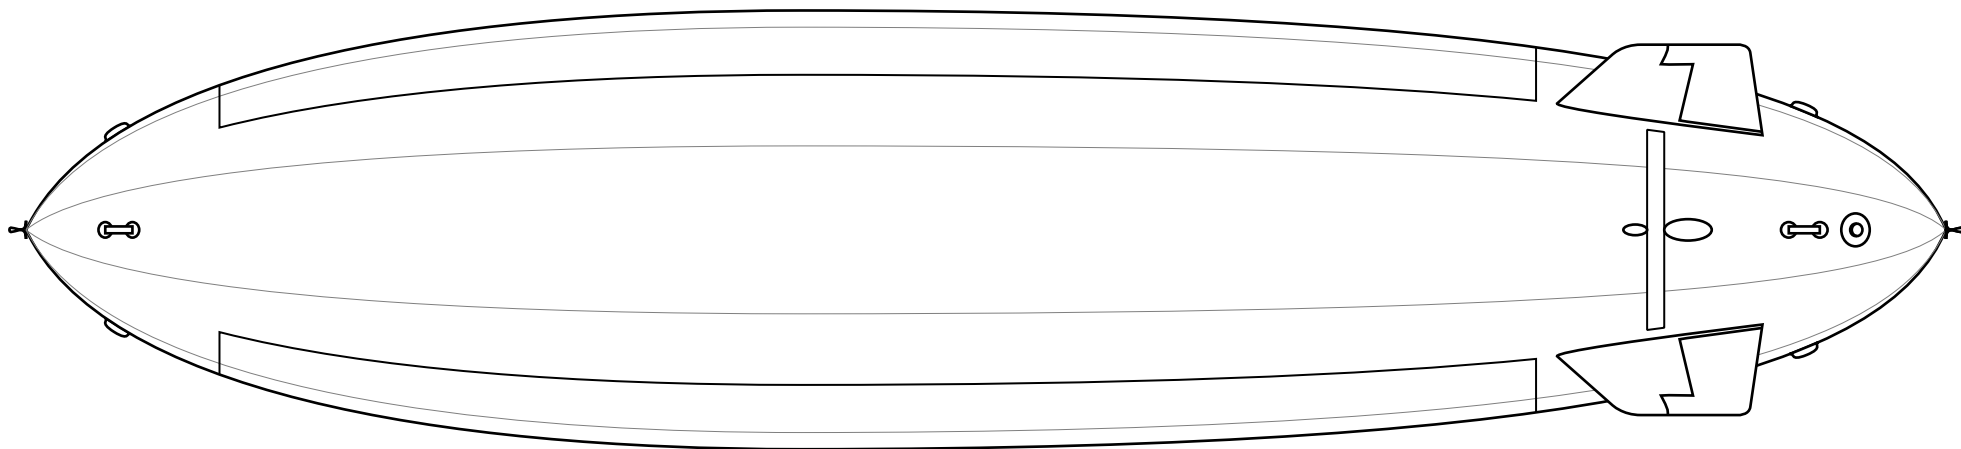

40' "Heavy Lifter" Outdoor Blimp

1/48 Scale

Left Side

Right Side

Bottom Side

Top Side

Front View

Rear View

40' Bag w/ Coated Nylon	
Surface Area	946.41 sq.ft.
Weight per sq. ft.	0.64 oz
Bag Weight	37.86 lbs
Volume	1,837.00 cu.ft.
Raw Lift	114.81 lbs
Bag Payload*	76.96 lbs

**Payload before Gondola, Fins, etc.*