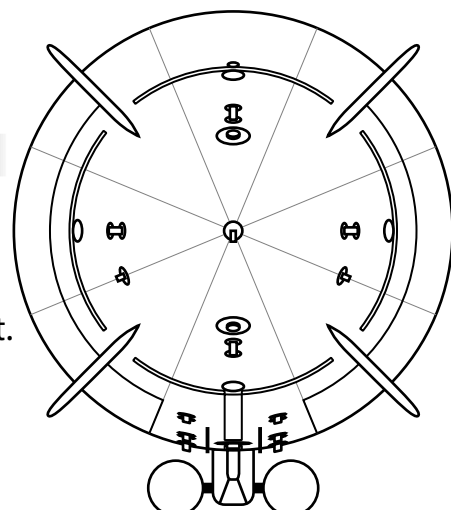

40' "Heavy Lifter" Outdoor Blimp

1/48 Scale

Left Side

Right Side

Bottom Side

Top Side

Front View

Rear View

40' Bag w/ Coated Nylon	
Surface Area	946.41 sq.ft.
Weight per sq. ft.	0.64 oz
Bag Weight	37.86 lbs
Volume	1,837.00 cu.ft.
Raw Lift	114.81 lbs
Bag Payload*	76.96 lbs

**Payload before Gondola, Fins, etc.*

Key	
	Tie Down Points
	Handles
	Fin Ties
	Wire Guides
	Pressure Valve
	Internal Light Port
	Fill / Drain
	Nozzle

This artwork is the property of Galaxy Blimps
6204 Minuteman Ln, Arlington, TX 76002, 817-202-5827