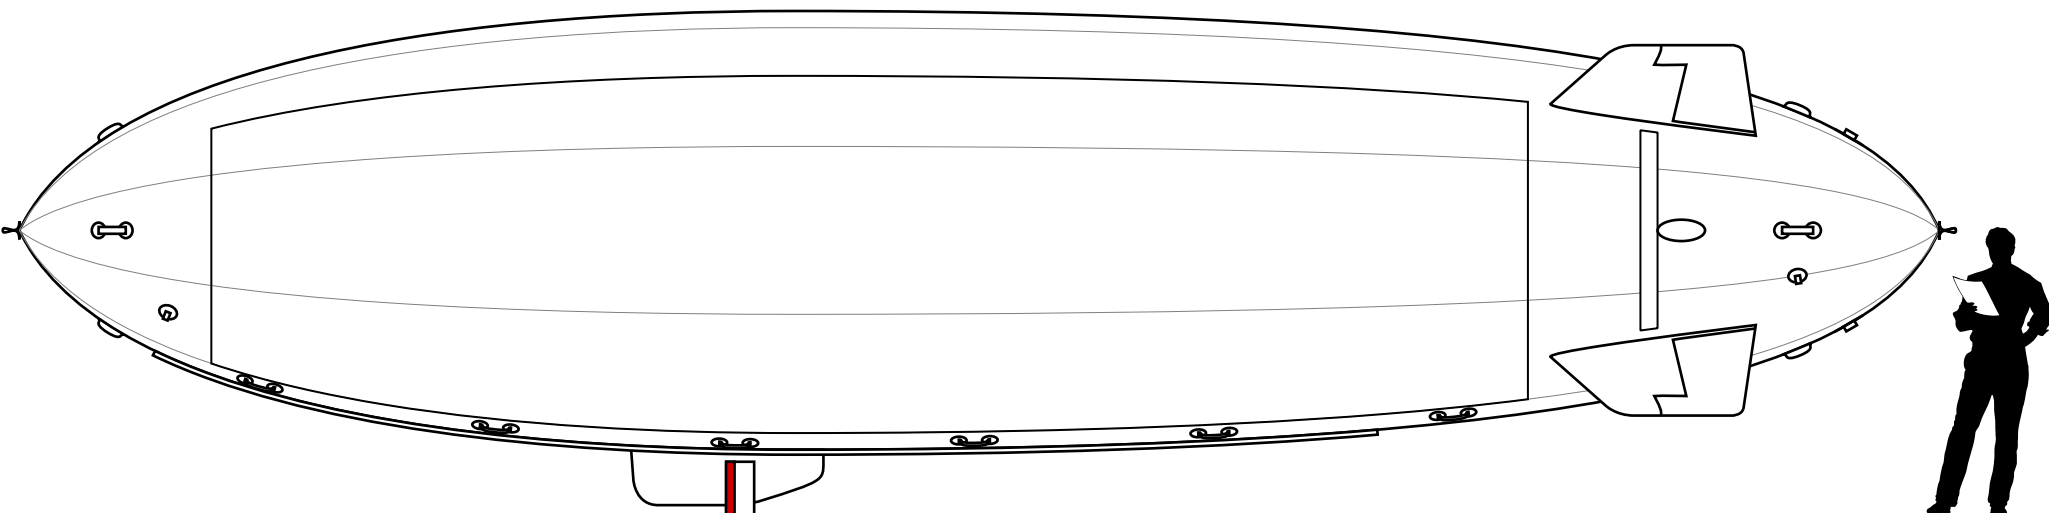

40' "Heavy Lifter" Outdoor Blimp

1/48 Scale

Left Side

Right Side

Bottom Side

Top Side

Front View

Rear View

40' Bag w/ Coated Nylon	
Surface Area	946.41 sq.ft.
Weight per sq. ft.	0.64 oz
Bag Weight	37.86 lbs
Volume	1,837.00 cu.ft.
Raw Lift	114.81 lbs
Bag Payload*	76.96 lbs

**Payload before Gondola, Fins, etc.*